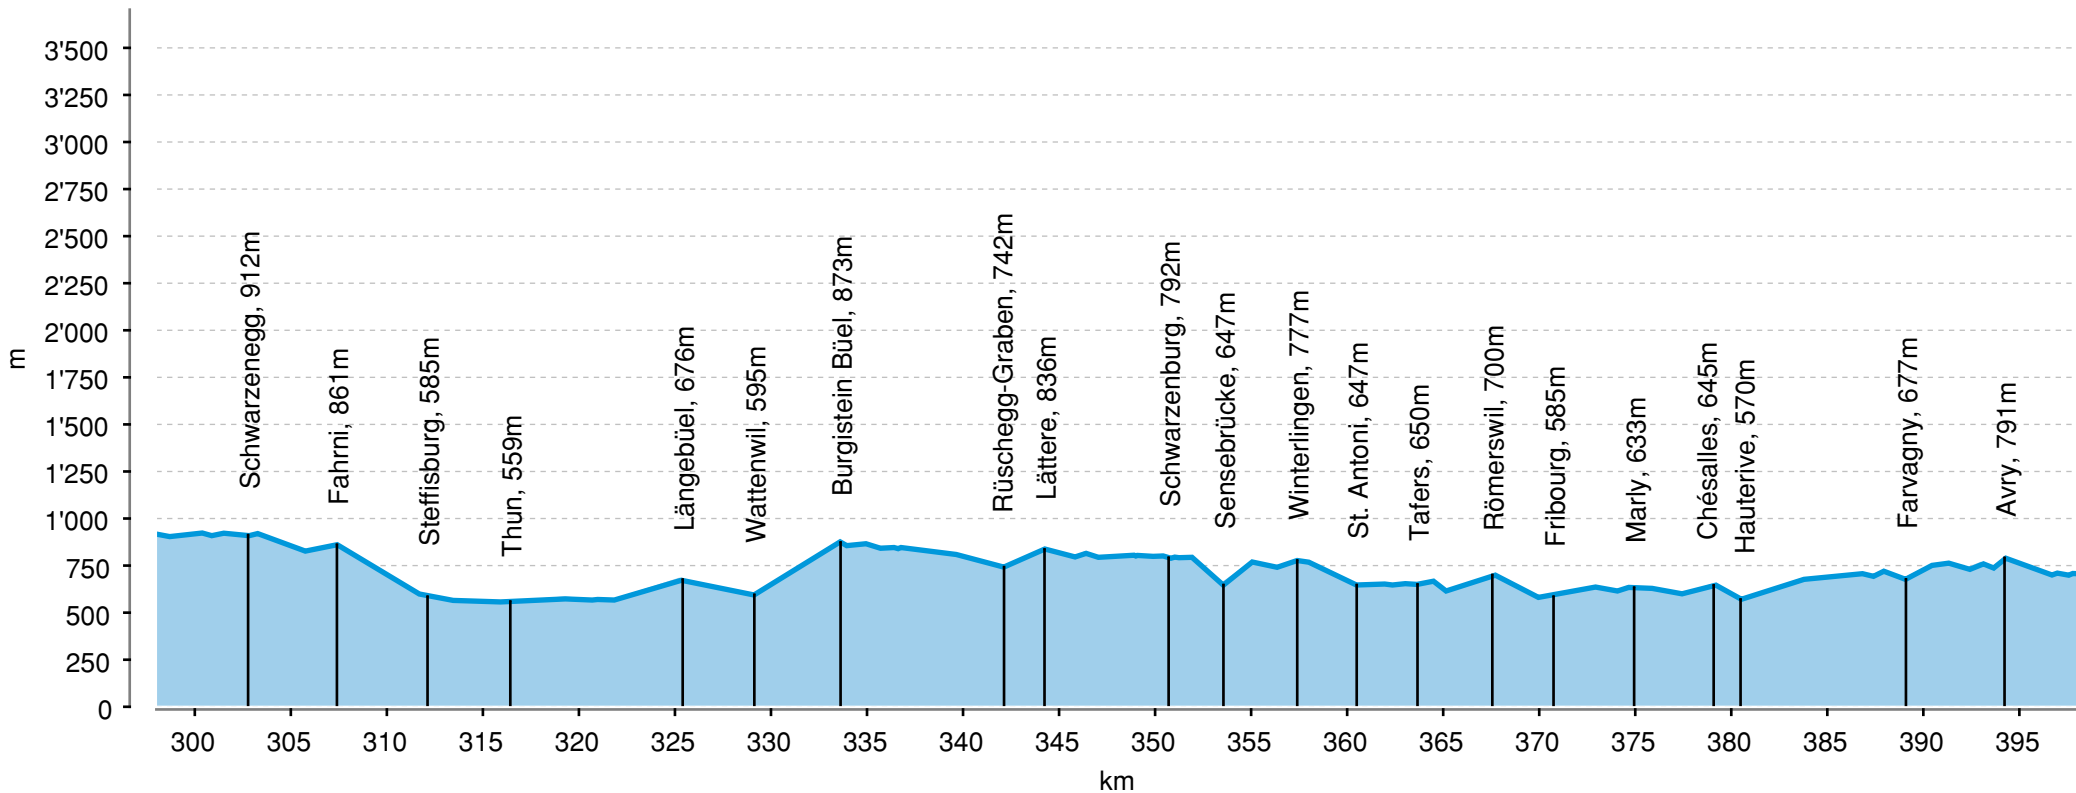

# 4 Alpenpanorama-Route, St.Margrethen-Aigle (1/5)

# 4 Alpenpanorama-Route, St.Margrethen-Aigle (2/5)

# 4 Alpenpanorama-Route, St.Margrethen-Aigle (4/5)

# 4 Alpenpanorama-Route, St.Margrethen-Aigle (5/5)